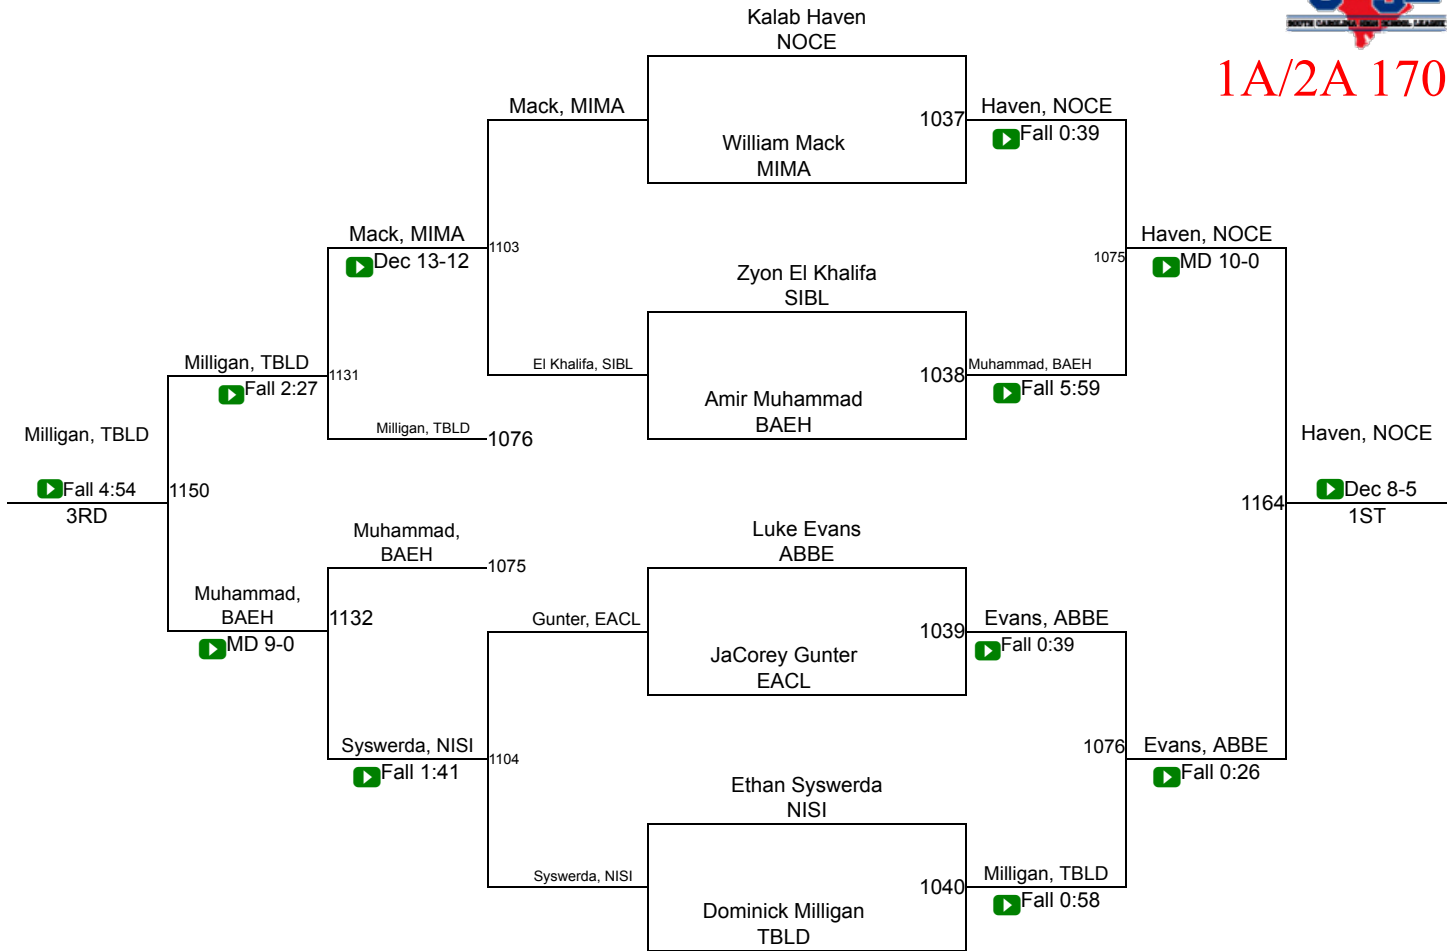

SCHSL State Championships

1A/2A 170