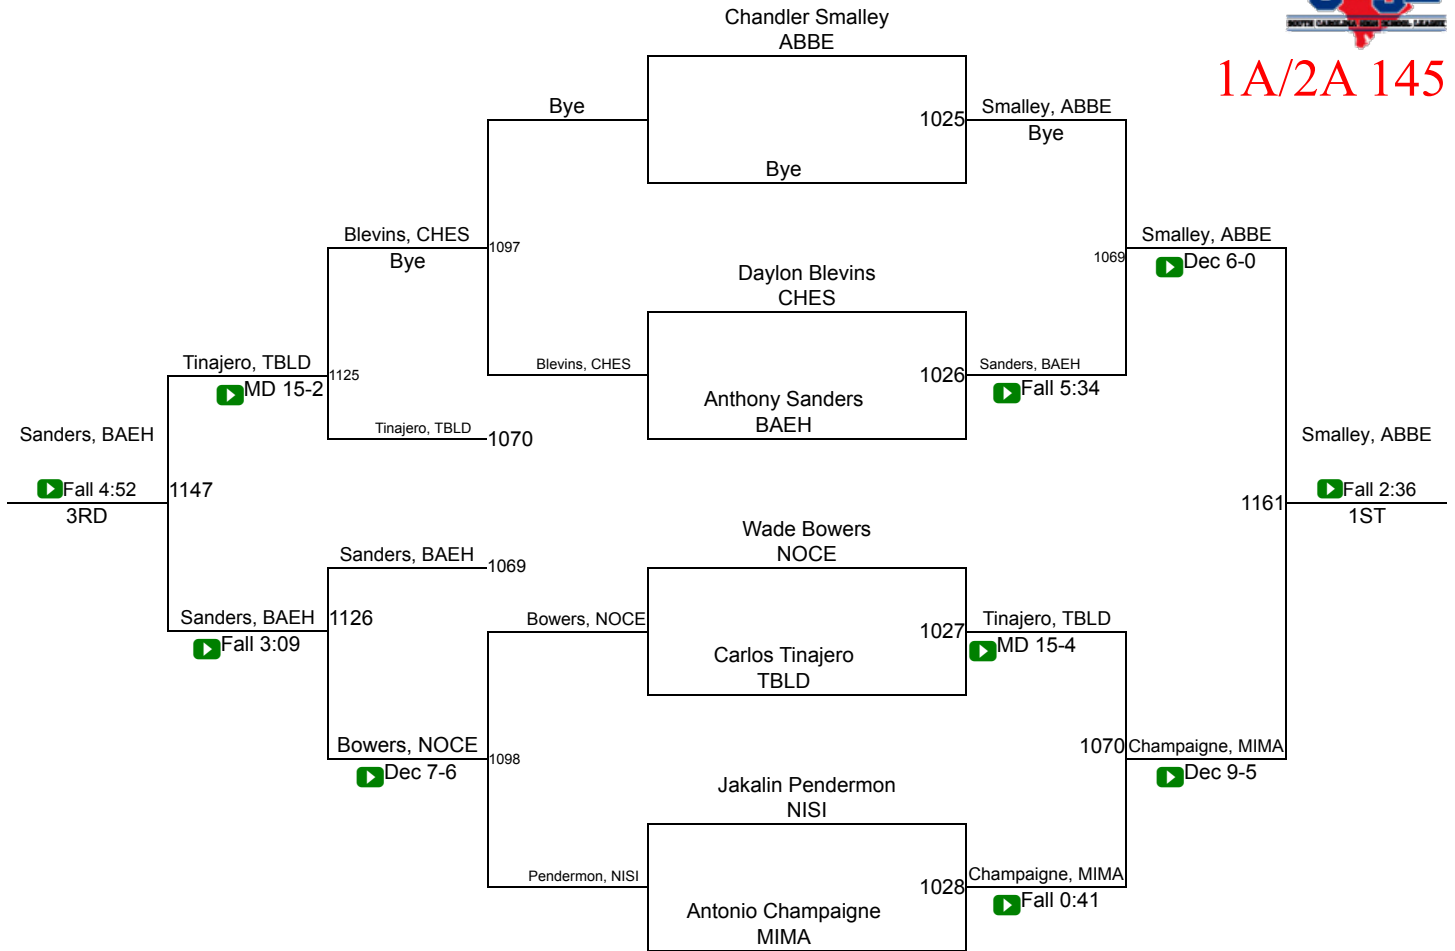

SCHSL State Championships

1A/2A 145