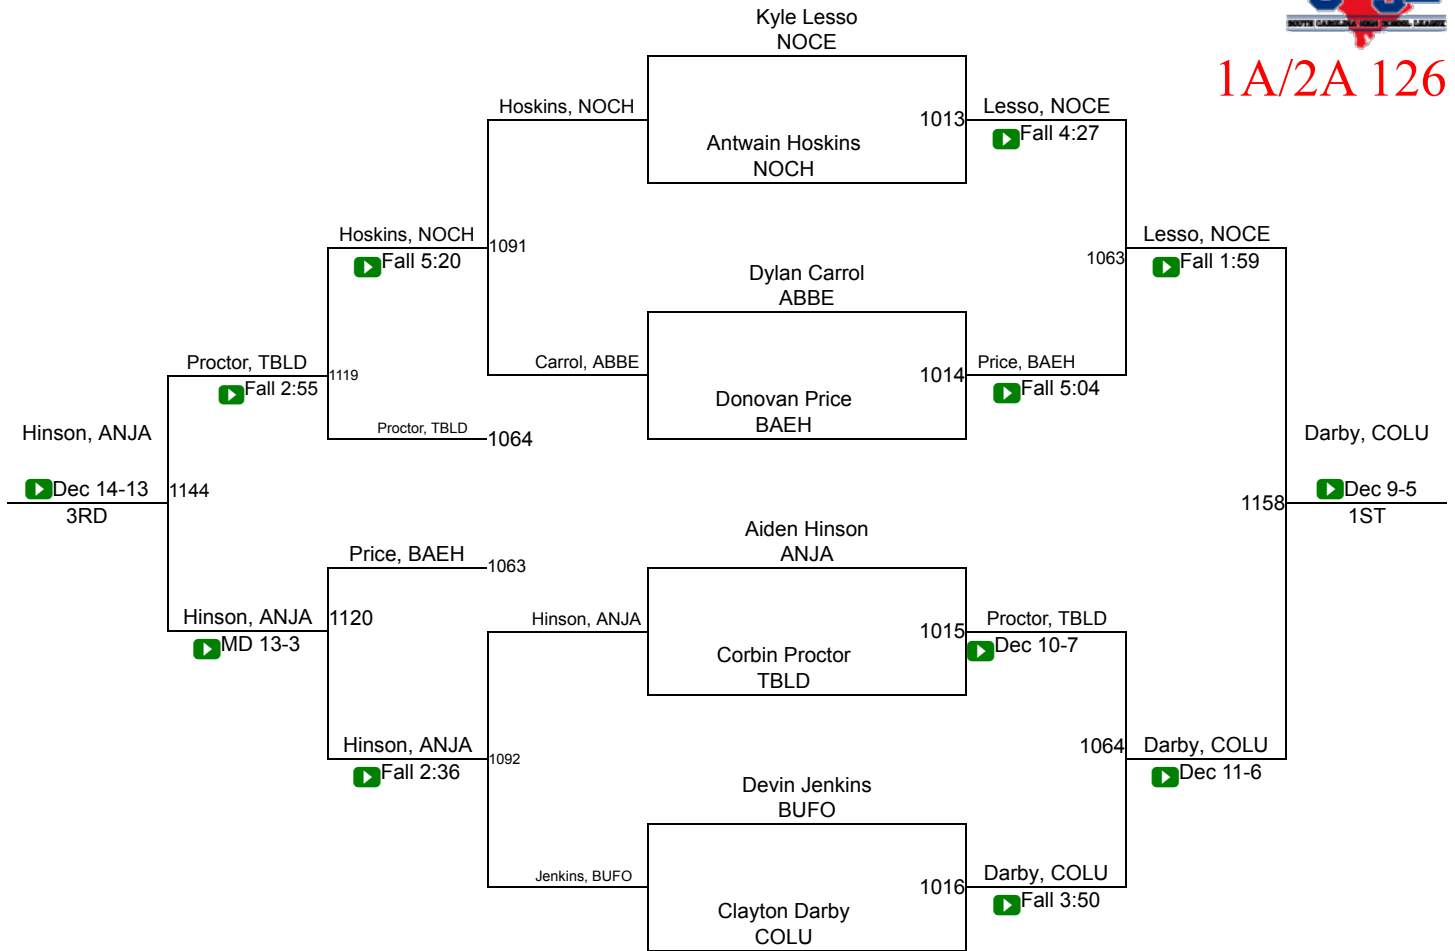

SCHSL State Championships

1A/2A 126