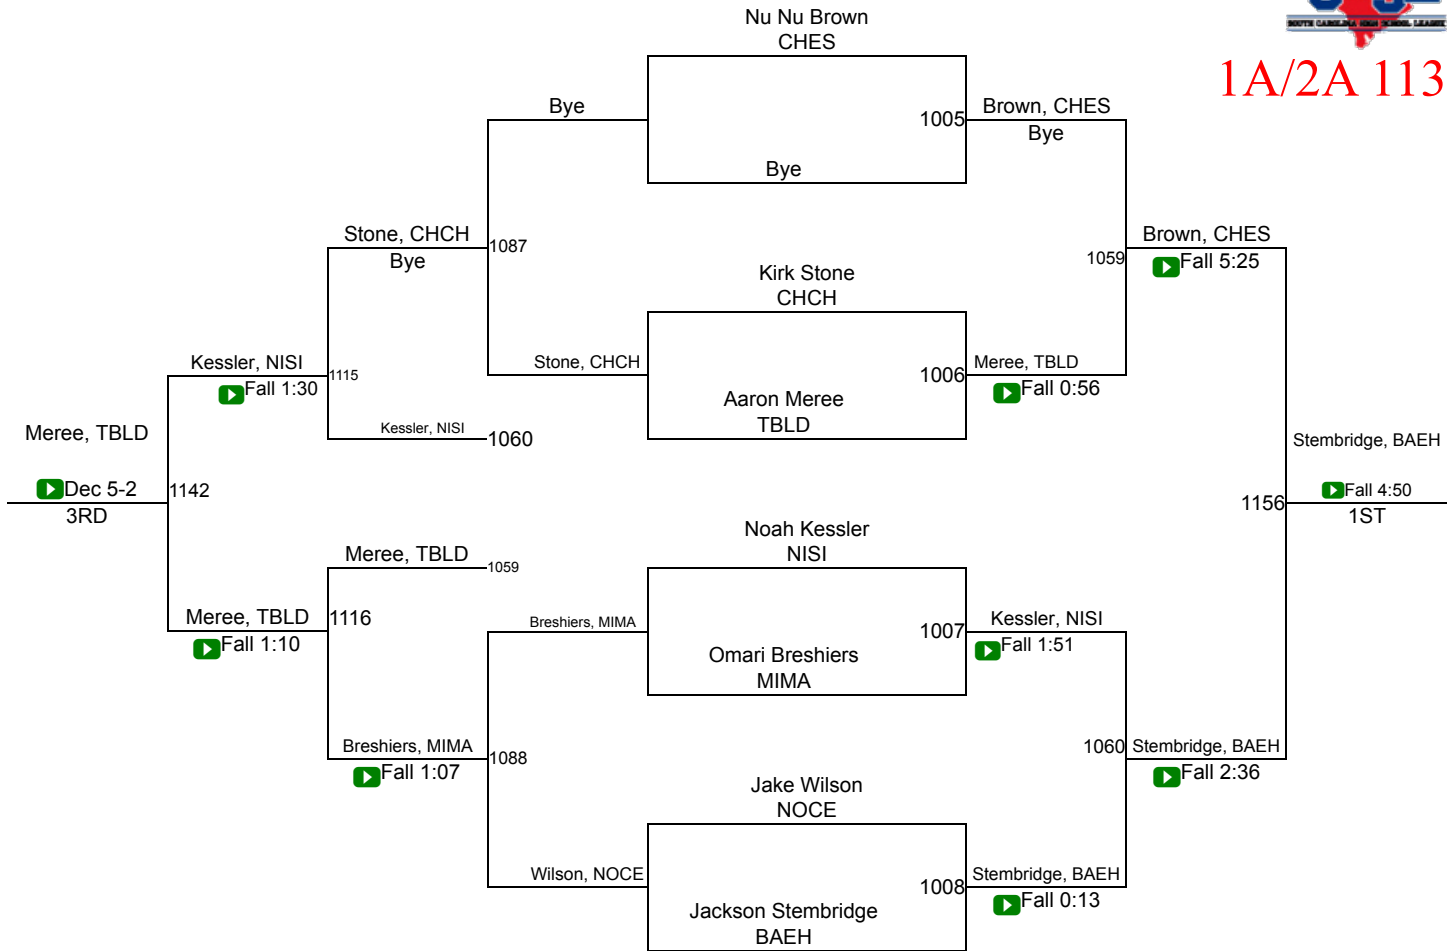

SCHSL State Championships

1A/2A 113