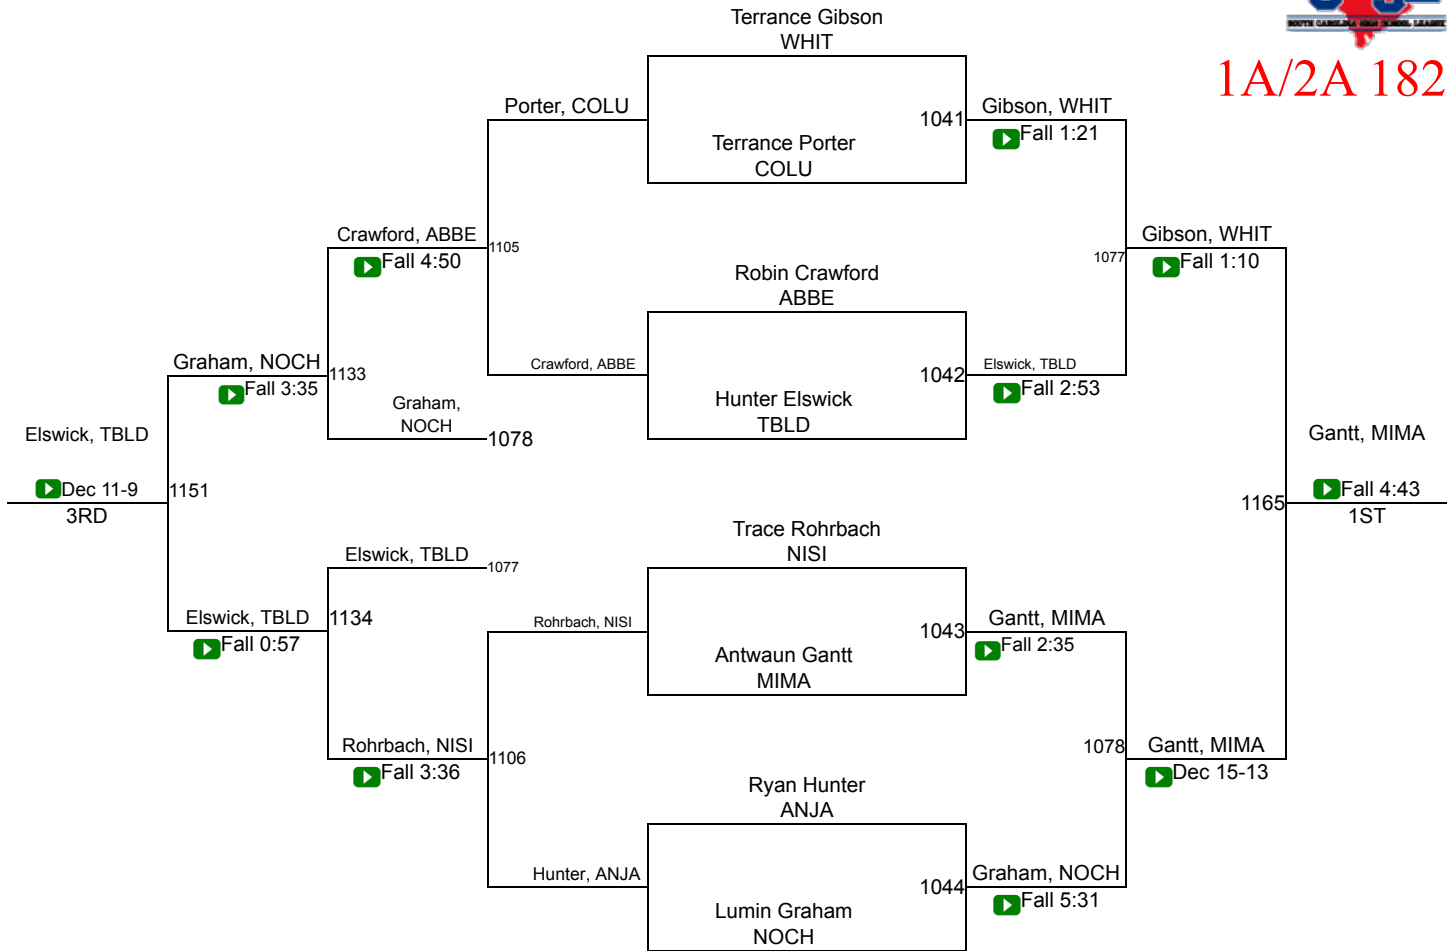

SCHSL State Championships

1A/2A 182